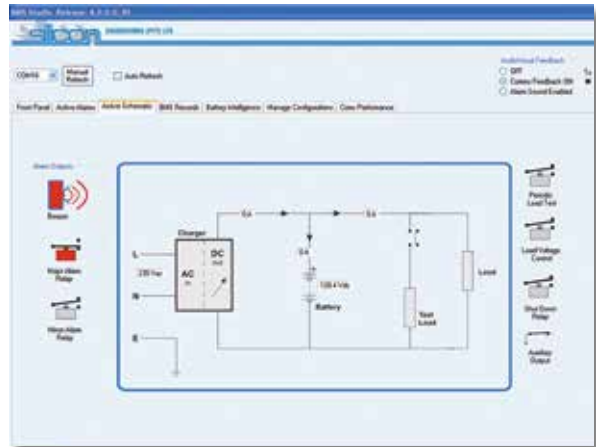

BMS Studio App

Version 3.0

HEAD OFFICE (Gauteng)
Tel: +27 (0)11 474-3423
Fax: +27 (0)11 474-3407

P.O. Box 873, Florida Hills, 1716, Rep. of South Africa

KZN BRANCH

Tel: +27 (0)31 766-3368
Fax: +27 (0)86 270-7479

P.O. Box 690, Linkhills, 3652, Rep. of South Africa

Website: www.silicon-online.co.za