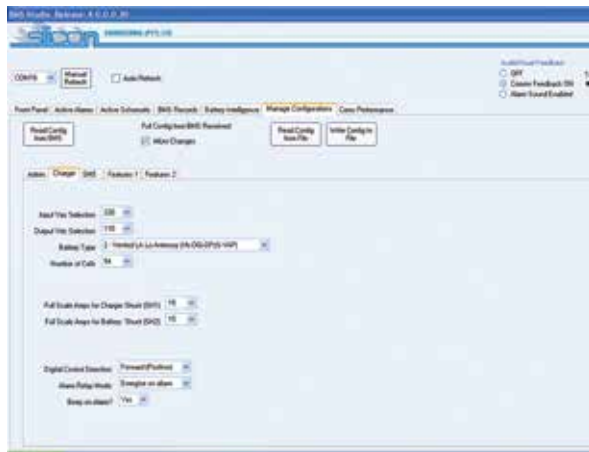

BMS Studio App

Version 3.0

HEAD OFFICE (Gauteng)
Tel: +27 (0)11 474-3423
Fax: +27 (0)11 474-3407

P.O. Box 873, Florida Hills, 1716, Rep. of South Africa

KZN BRANCH

Tel: +27 (0)31 766-3368
Fax: +27 (0)86 270-7479

P.O. Box 690, Linkhills, 3652, Rep. of South Africa

Website: www.silicon-online.co.za