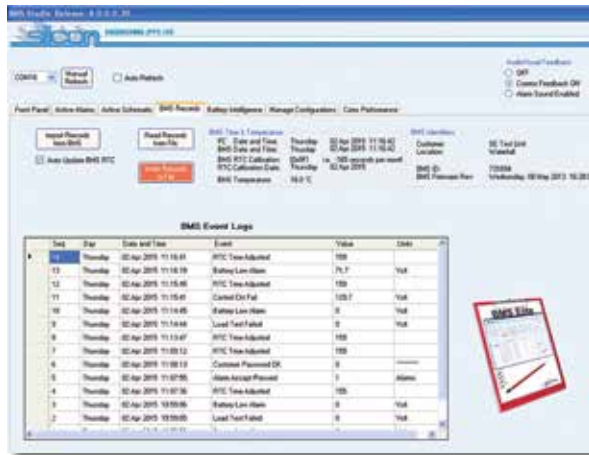

BMS Studio App

Version 3.0

HEAD OFFICE (Gauteng)
Tel: +27 (0)11 474-3423
Fax: +27 (0)11 474-3407

P.O. Box 873, Florida Hills, 1716, Rep. of South Africa

KZN BRANCH

Tel: +27 (0)31 766-3368
Fax: +27 (0)86 270-7479

P.O. Box 690, Linkhills, 3652, Rep. of South Africa

Website: www.silicon-online.co.za